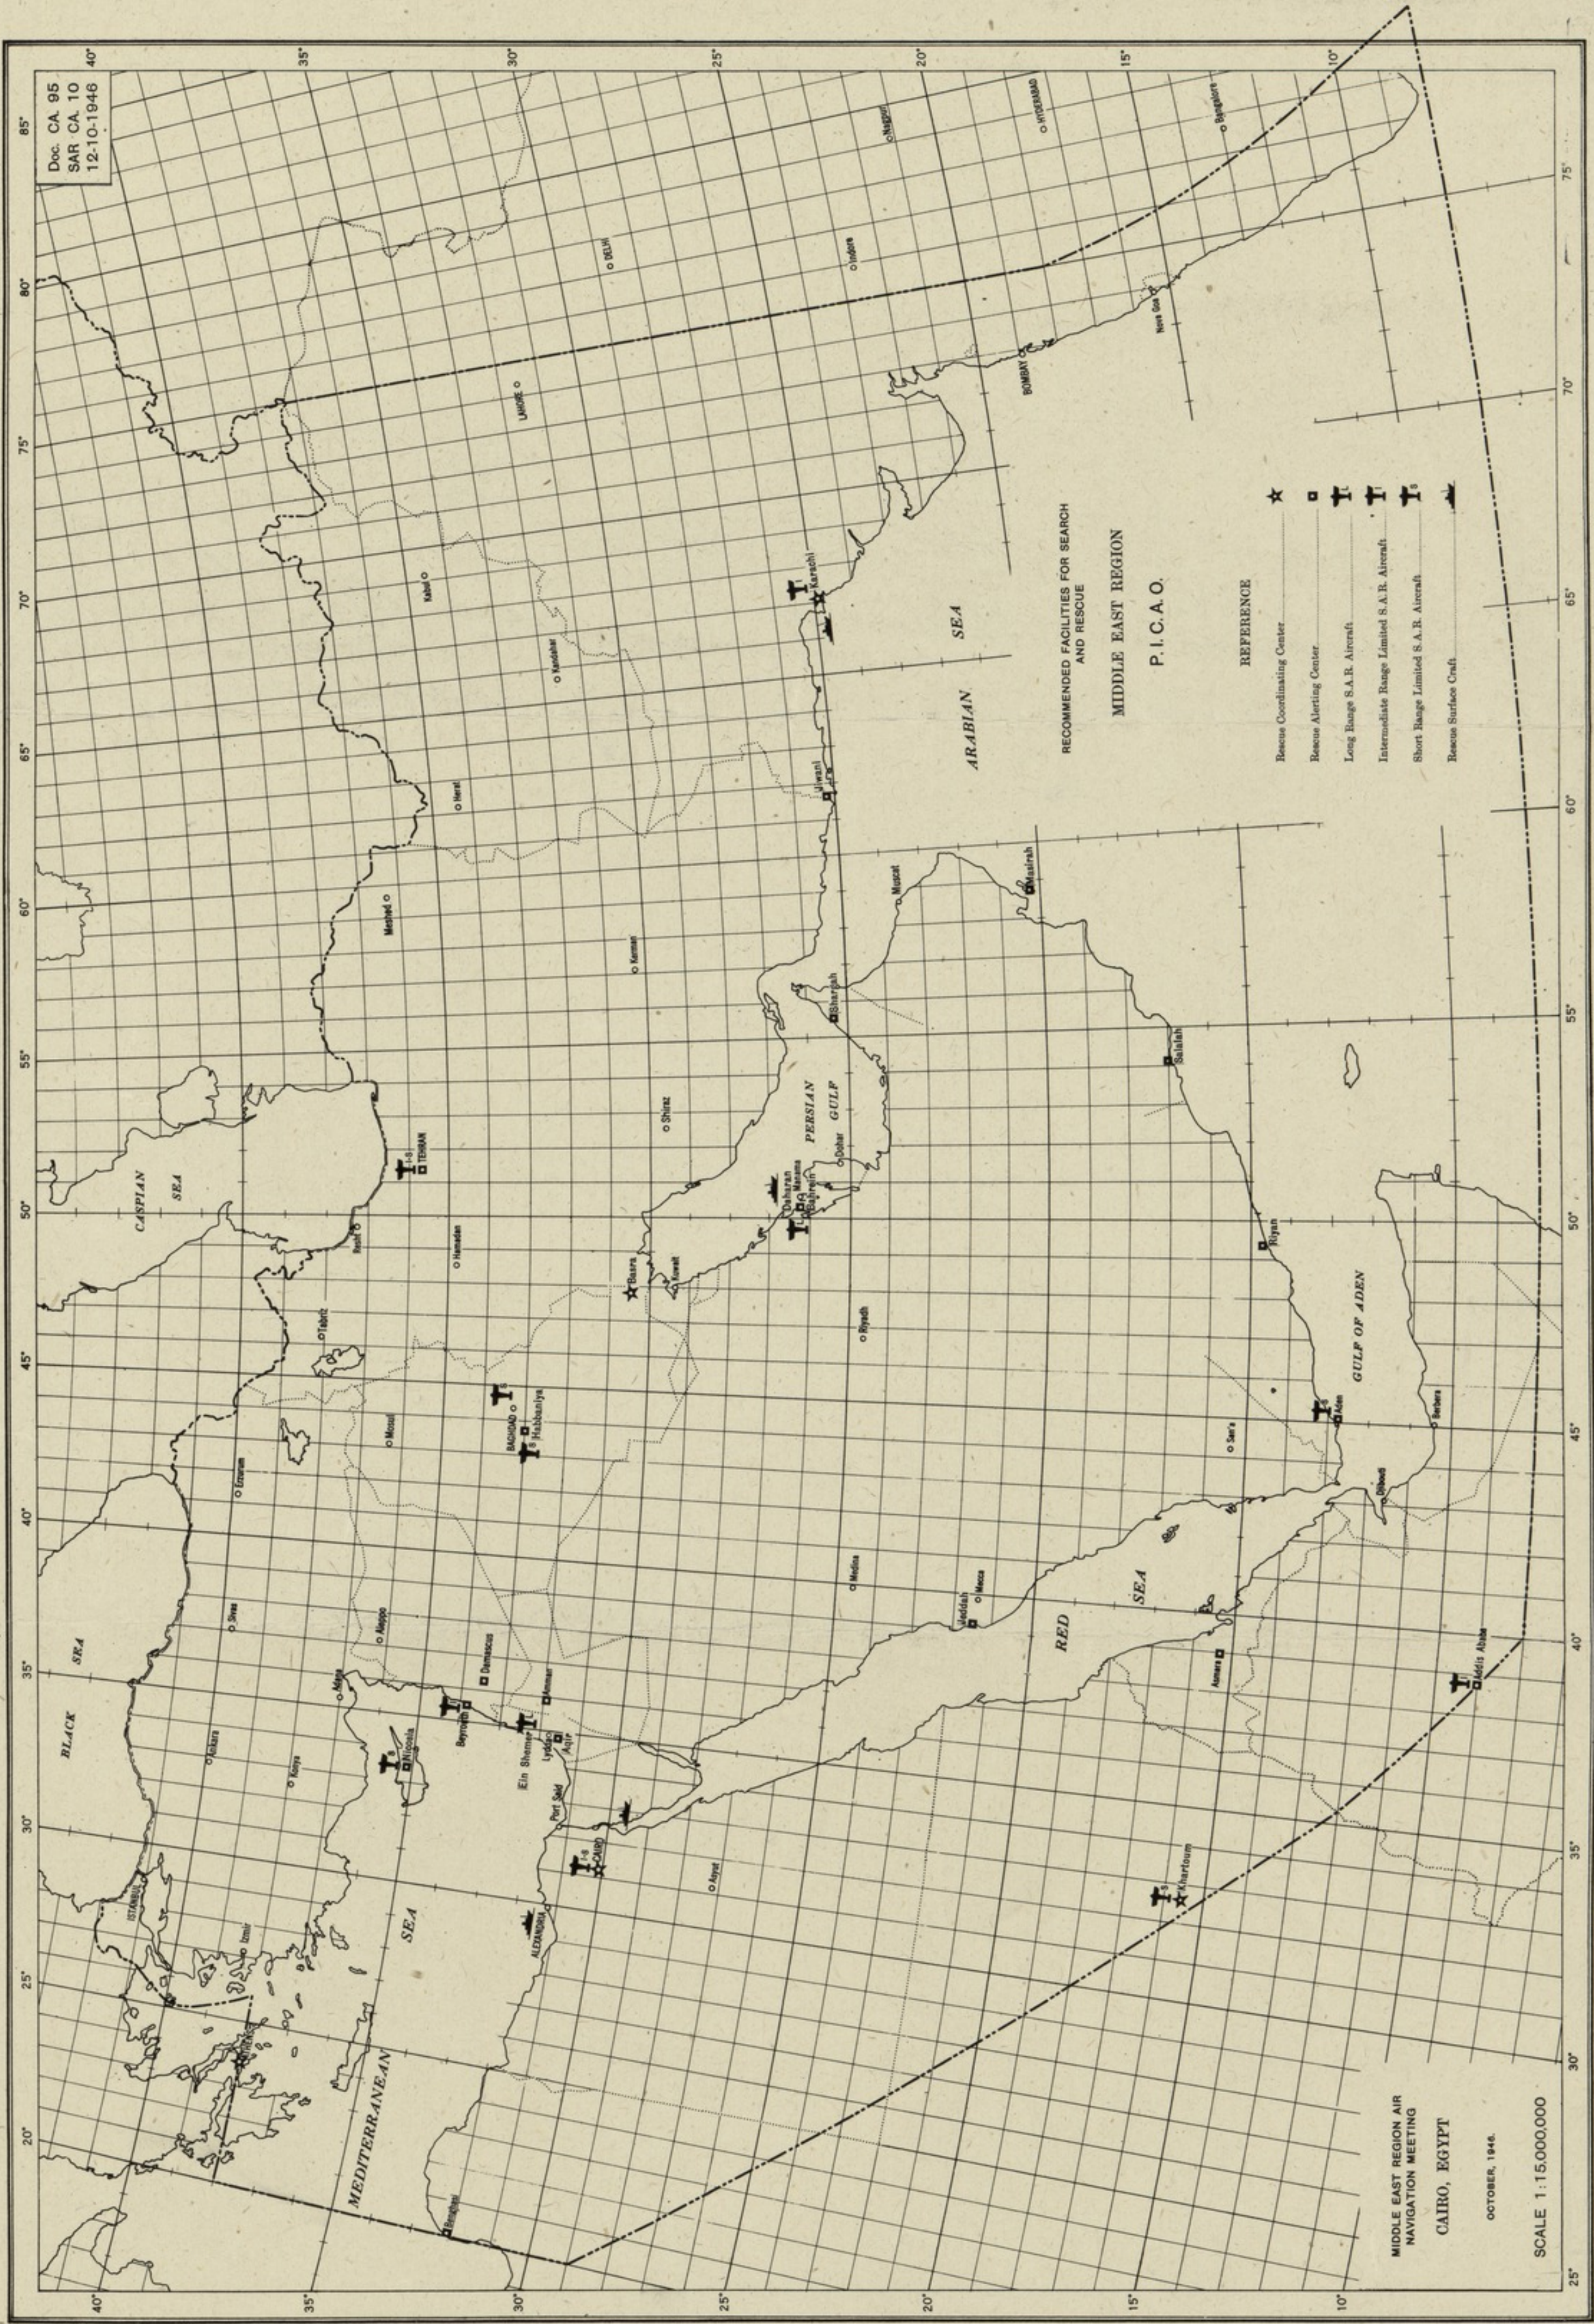

Doc. CA 95
SAR CA 10
12-10-1946

RECOMMENDED FACILITIES FOR SEARCH AND RESCUE

MIDDLE EAST REGION

P. I. C. A. O.

- REFERENCE
- ★ Rescue Coordinating Center
 - Rescue Alerting Center
 - ⊥ Long Range S.A.R. Aircraft
 - ⊥ Intermediate Range Limited S.A.R. Aircraft
 - ⊥ Short Range Limited S.A.R. Aircraft
 - ⊥ Rescue Surface Craft

MIDDLE EAST REGION AIR NAVIGATION MEETING
CAIRO, EGYPT
OCTOBER, 1946
SCALE 1:15,000,000

Division of Maps
OCT 15 1947
Library of Congress

S. P. L. 1946 (ref 183)