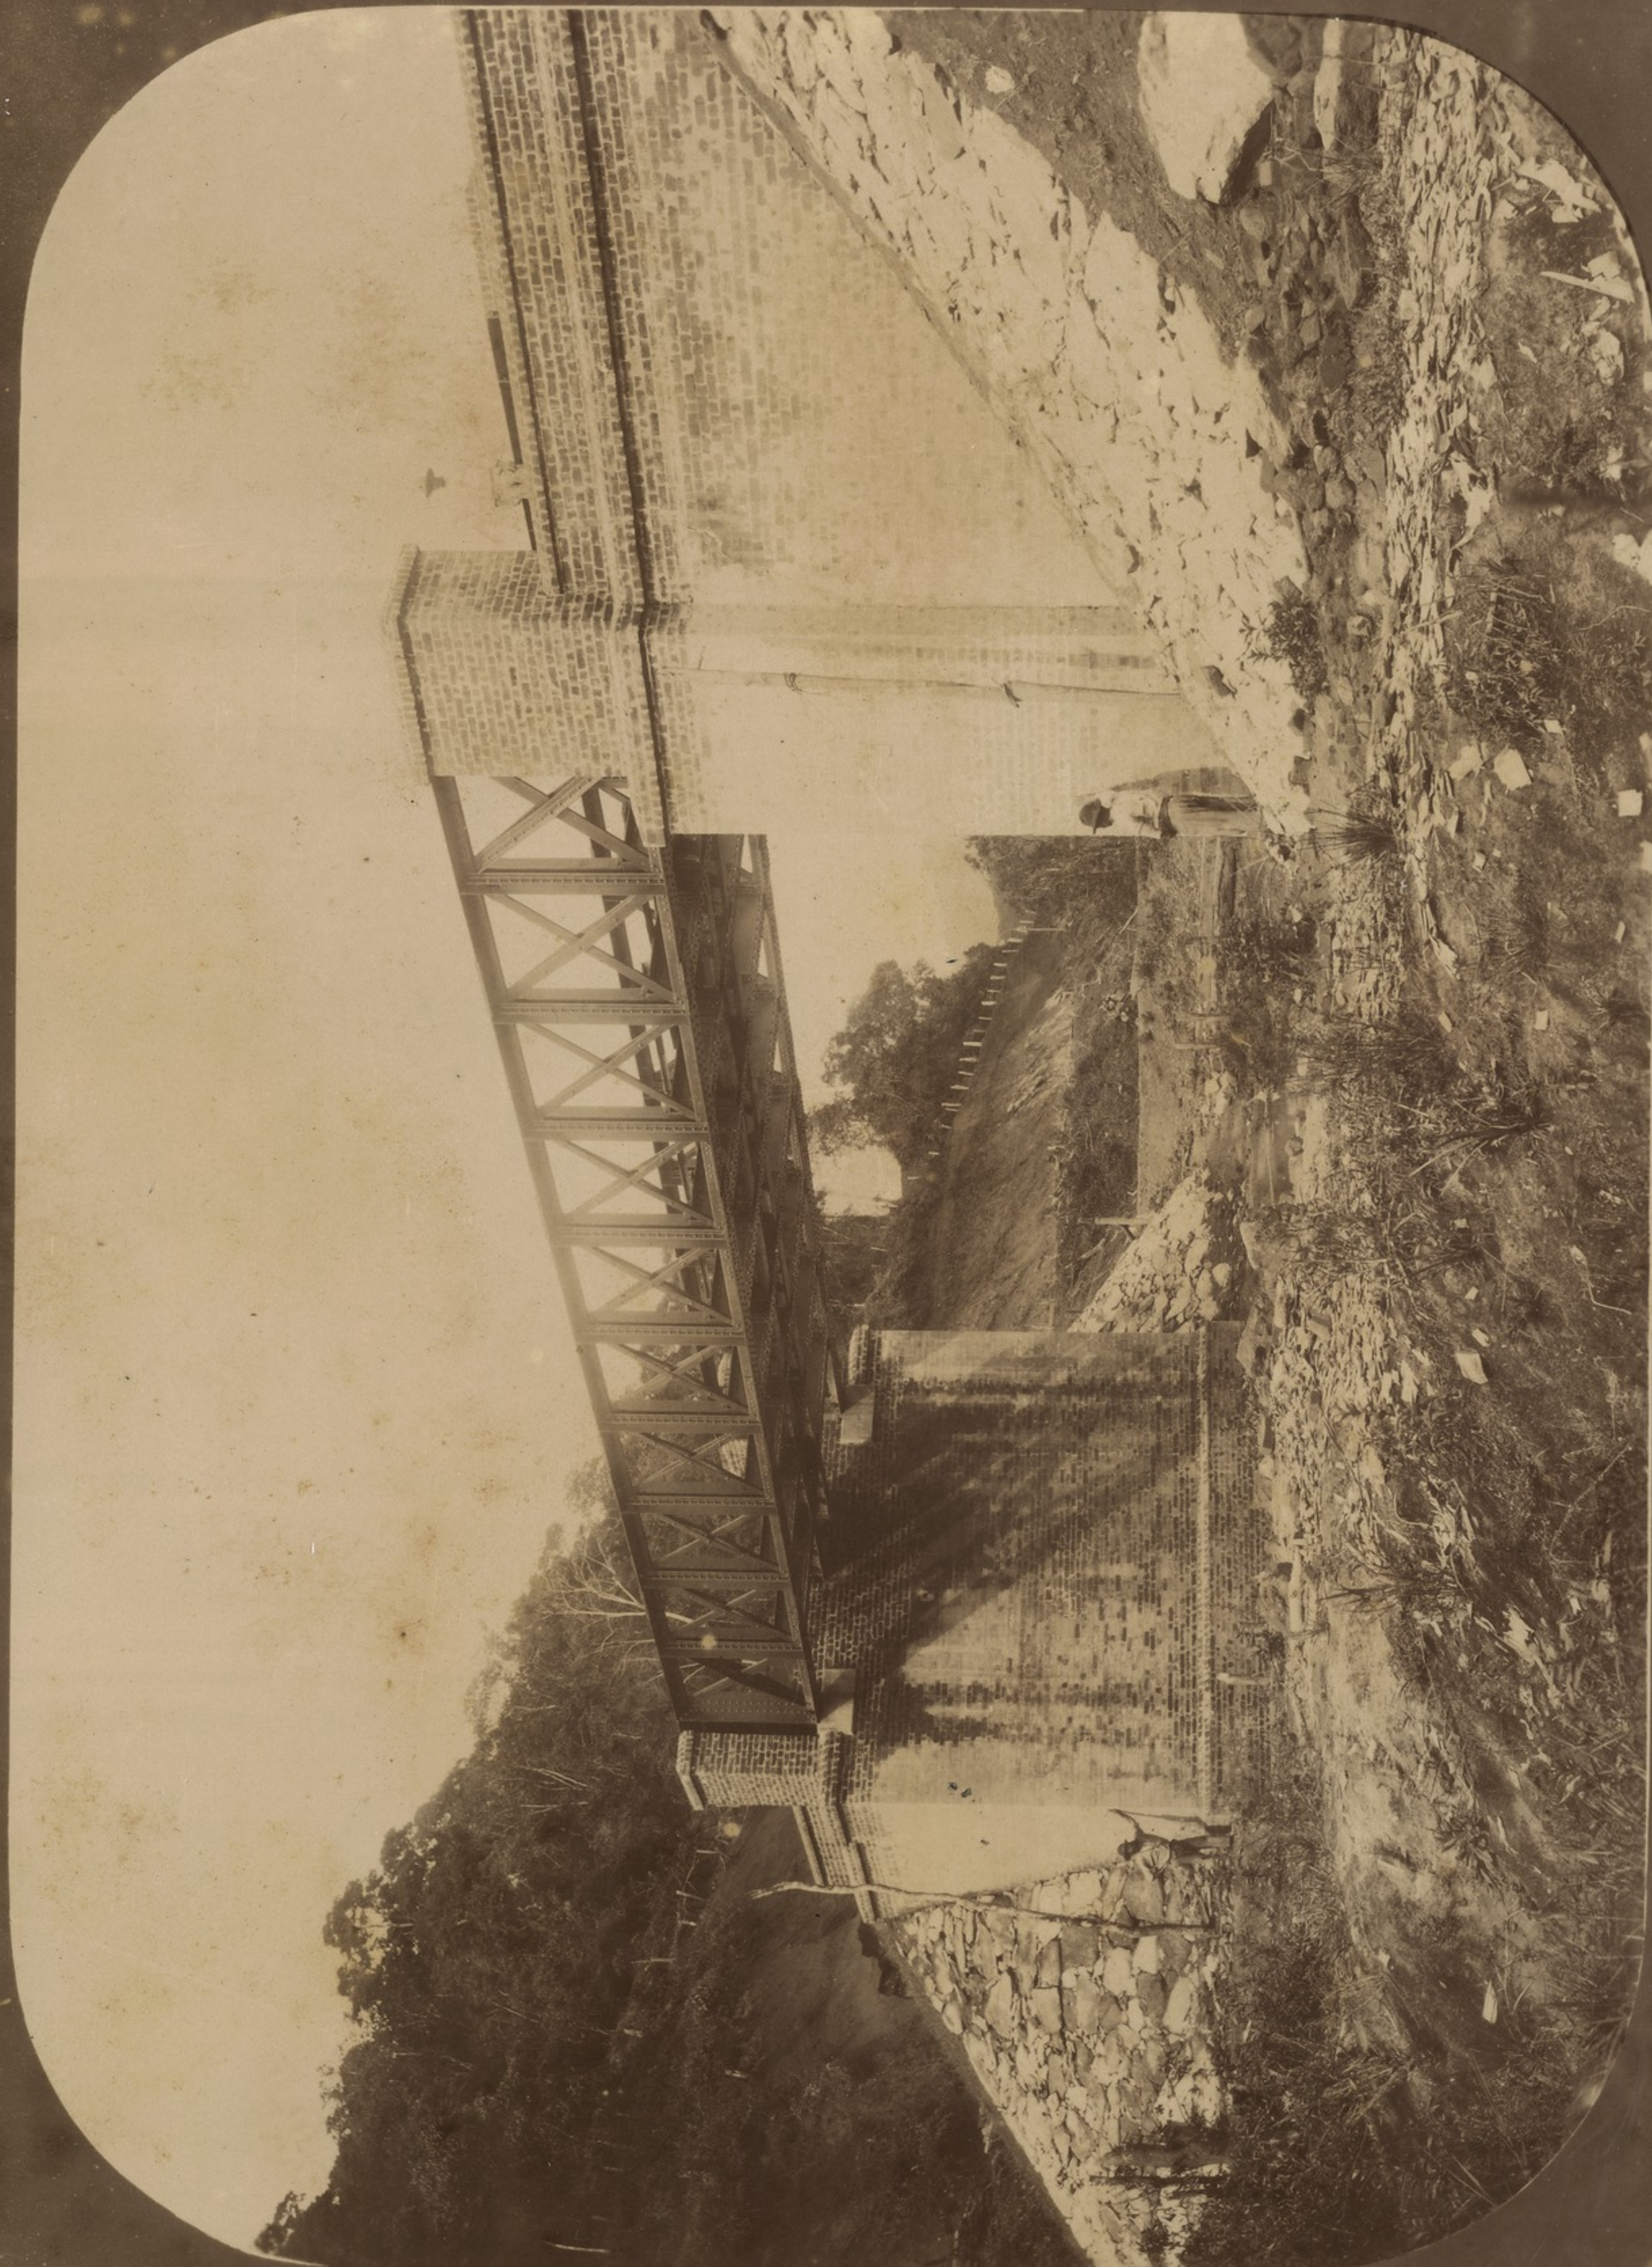

MINAS AND RIO RAILWAY - BRAZIL

PONTE DO ATERRADO (K73.18)

*Almeida-Ferraz*