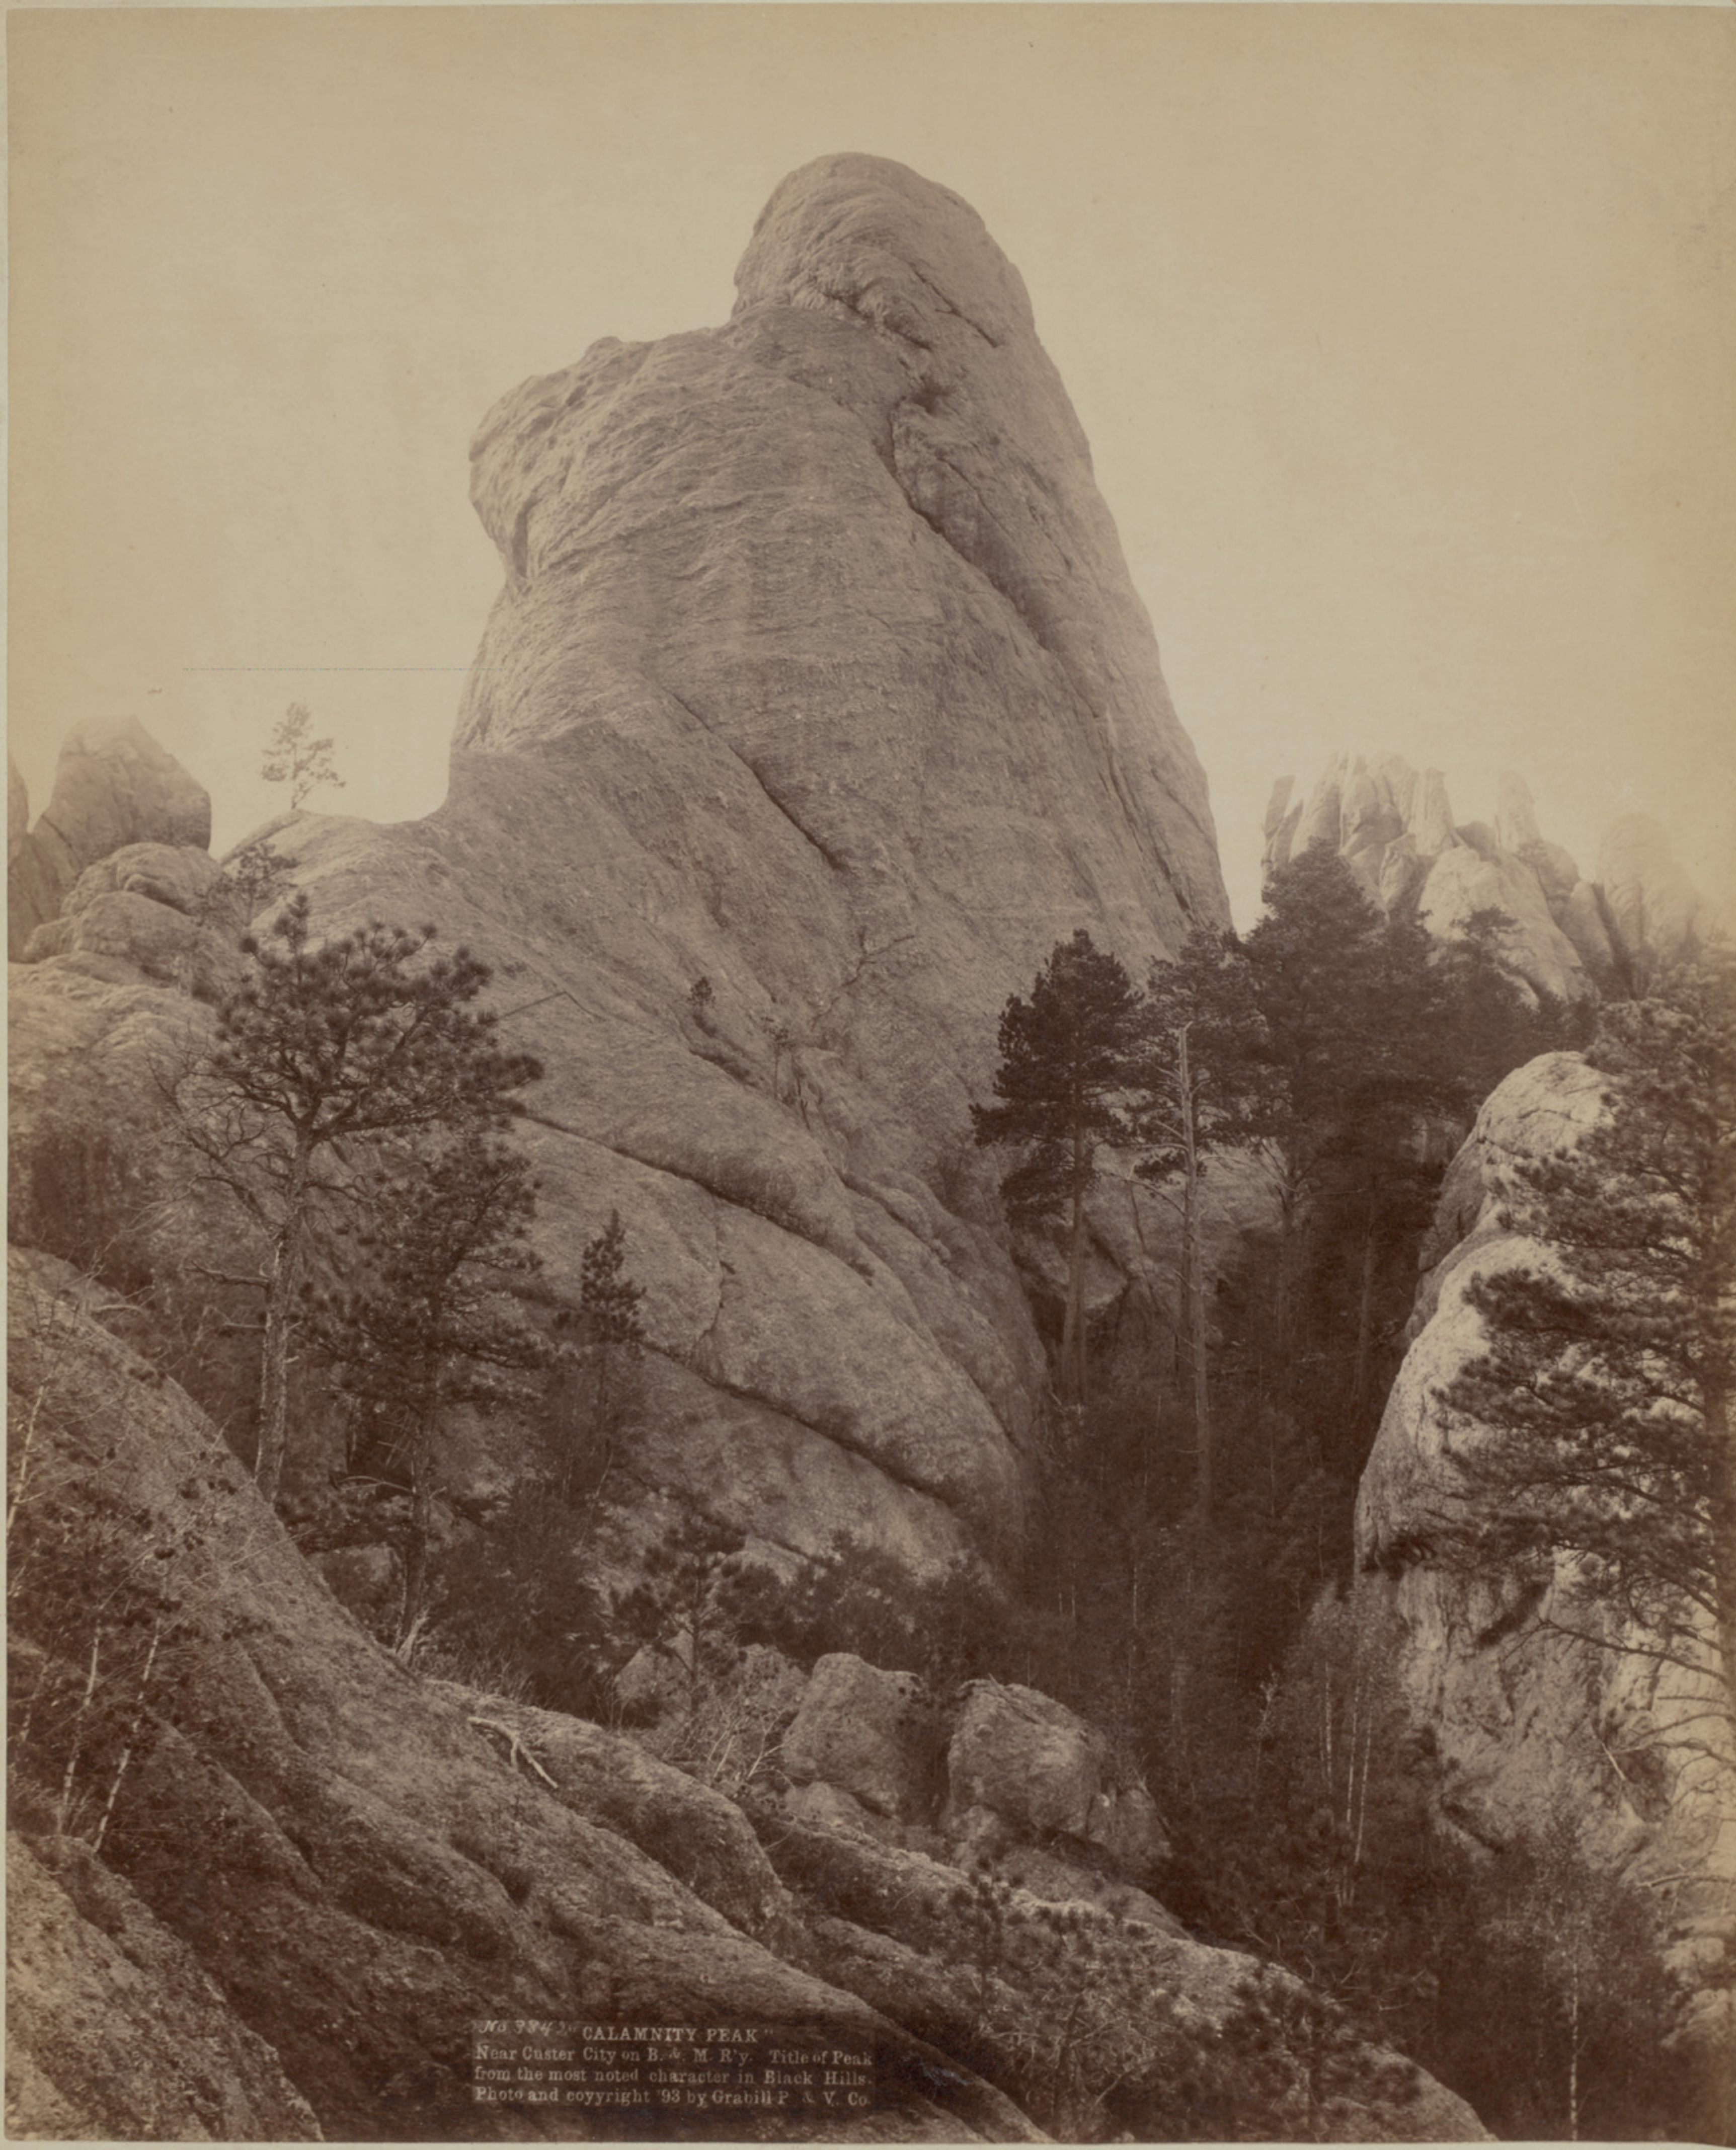

3842

NO 3842 CALAMITY PEAK
Near Custer City on B. & M. R'y. Title of Peak
from the most noted character in Black Hills.
Photo and copyright '93 by Grabbill P. & V. Co.